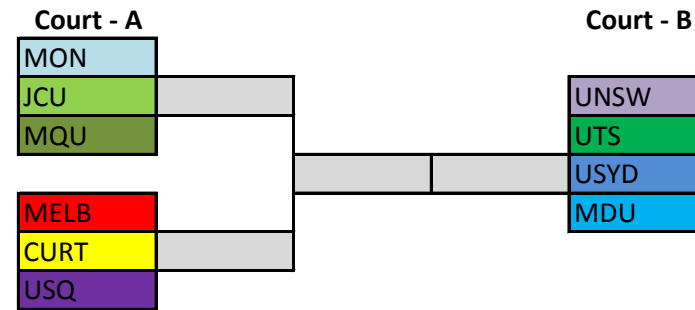

Club	Firstname	Surname	Division	Grade	level	Seed	Pool	Court
CURT	Courtney	Babb	Open	Dan	3rd Dan	1	A1	A1
MELB	Jeffrey	Khor	Open	Dan	Sho Dan	3	A1	
MON	Trent	Reeve	Open	Dan	Sho Dan	7	A1	
MDU	Johnathon	Noble	Open	Dan	2nd Dan	2	A2	A2
MELB	Kin-On	Tham	Open	Dan	Sho Dan	4	A2	
UNSW	Walter	Chung	Open	Dan	2nd Dan	8	A2	
USYD	Adam	Corbett	Open	Dan	2nd Dan	9	A2	
MELB	Wai Kay	Chang	Open	Dan	Sho Dan	5	B1	B1
USYD	Derek	Chu	Open	Dan	Sho Dan	10	B1	
UTS	Ngoc Duy	Pham	Open	Dan	3rd Dan	12	B1	
MELB	Min Suk	Park	Open	Dan	2nd Dan	6	B2	B2
USYD	Bao	Nguyen	Open	Dan	Sho Dan	11	B2	
UWA	Christopher	Doyle	Open	Dan	Sho Dan	13	B2	

Ind Dan Women

Club	Firstname	Surname	Division	Grade	level	Seed	Pool	Court
CURT	Amanda	Frick	Women	Dan	Sho Dan	1	A1	A1
MDU	Michelle	Fenn	Women	Dan	2nd Dan	2	A1	
UNSW	Kathleen	Macdonald	Women	Dan	Sho Dan	3	A1	
UNSW	Hai-Lan Helen	Yuan	Women	Dan	2nd Dan	4	B1	B1
UNSW	Ta-Yung	Liu	Women	Dan	2nd Dan	5	B1	
USQ	Reina	Otsubo	Women	Dan	3rd Dan	6	B1	

Ind Dan Women

court-A

CURT	Amanda	Frick	
MDU	Michelle	Fenn	
UNSW	Kathleen	Macdonald	

court-B

	UNSW	Hai-Lan Helen	Yuan
	USQ	Reina	Otsubo
	UNSW	Ta-Yung	Liu

Team Kyu

Club	Firstname	Surname	Division	Grade	team	SEED
MON						1
UNSW						2
MELB						3
JCU						4
CURT						5
UTS						6
MQU						7
USQ						8
USYD						9

Team Open

Club	Firstname	Surname	Division	Grade	team	KGWeight
MON						1
UNSW						2
MELB						3
JCU						4
CURT						5
UTS						6
MQU						7
USQ						8
USYD						9
MDU						10

Team Open

5