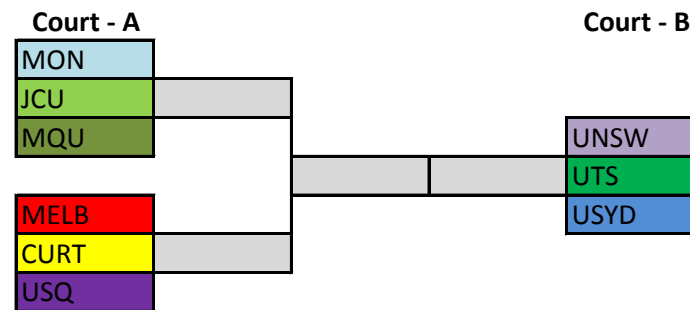

Club	Firstname	Surname	Division	Grade	level	Seed	Pool	Court
CURT	Courtney	Babb	Open	Dan	3rd Dan	1	A1	A1
MELB	Jeffrey	Khor	Open	Dan	Sho Dan	3	A1	
MON	Trent	Reeve	Open	Dan	Sho Dan	7	A1	
MDU	Johnathon	Noble	Open	Dan	2nd Dan	2	A2	A2
MELB	Kin-On	Tham	Open	Dan	Sho Dan	4	A2	
UNSW	Walter	Chung	Open	Dan	2nd Dan	8	A2	
USYD	Adam	Corbett	Open	Dan	2nd Dan	9	A2	
MELB	Wai Kay	Chang	Open	Dan	Sho Dan	5	B1	B1
USYD	Derek	Chu	Open	Dan	Sho Dan	10	B1	
UTS	Ngoc Duy	Pham	Open	Dan	3rd Dan	12	B1	
MELB	Min Suk	Park	Open	Dan	2nd Dan	6	B2	B2
USYD	Bao	Nguyen	Open	Dan	Sho Dan	11	B2	
UWA	Christopher	Doyle	Open	Dan	Sho Dan	13	B2	

Ind Dan Women

Club	Firstname	Surname	Division	Grade	level	Seed	Pool	Court
CURT	Amanda	Frick	Women	Dan	Sho Dan	1	A1	A1
MDU	Michelle	Fenn	Women	Dan	2nd Dan	2	A1	
UNSW	Kathleen	Macdonald	Women	Dan	Sho Dan	3	A1	
UNSW	Hai-Lan Helen	Yuan	Women	Dan	2nd Dan	4	B1	B1
UNSW	Ta-Yung	Liu	Women	Dan	2nd Dan	5	B1	
USQ	Reina	Otsubo	Women	Dan	3rd Dan	6	B1	

Ind Dan Women

court-A

CURT	Amanda	Frick	
MDU	Michelle	Fenn	
UNSW	Kathleen	Macdonald	

court-B

	UNSW	Hai-Lan Helen	Yuan
	USQ	Reina	Otsubo
	UNSW	Ta-Yung	Liu

Team Kyu

Club	Firstname	Surname	Division	Grade	team	SEED
MON						1
UNSW						2
MELB						3
JCU						4
CURT						5
UTS						6
MQU						7
USQ						8
USYD						9

Team Open

Club	Firstname	Surname	Division	Grade	team	KGWeight
MON						1
UNSW						2
MELB						3
JCU						4
CURT						5
UTS						6
MQU						7
USQ						8
USYD						9
MDU						10

Team Open

5